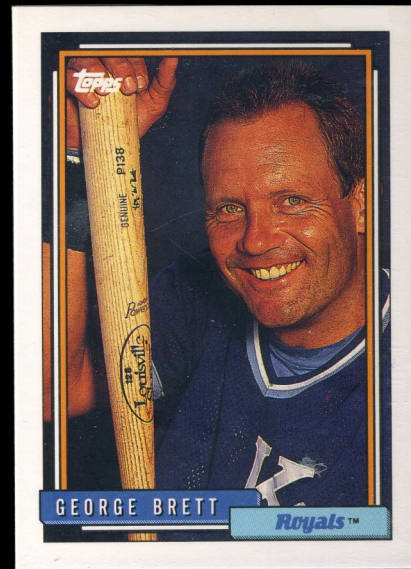

George Brett